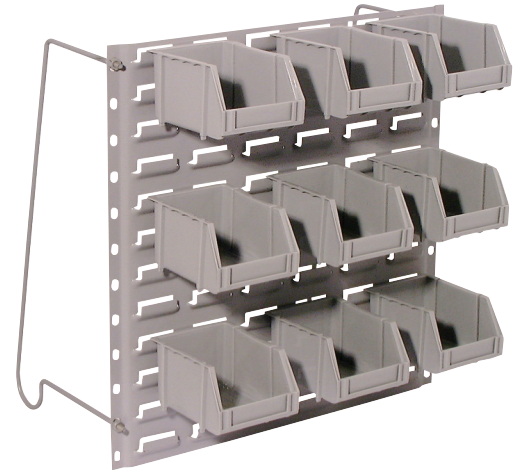

# Louvre Panel Stand

## MULTI PURPOSE TOOL TRAY

- For screwdrivers, files, pliers, spanners etc.
- Can be screwed in walls, workstations etc
- Can be used on Louvre Panels

PART NO	W mm	H mm
SB/LP1	457	457
SB/LP2	457	610
SB/LP3	457	915
SB/LP6	457	1830

Number of bins per Louvre panel						
	SB1	SB2	SB3	SB4	SB5	SB6
SB/LP1	24	16	9	6	3	6
SB/LP2	32	20	12	8	4	8
SB/LP3	48	32	18	12	6	12
SB/LP6	96	64	36	24	12	24